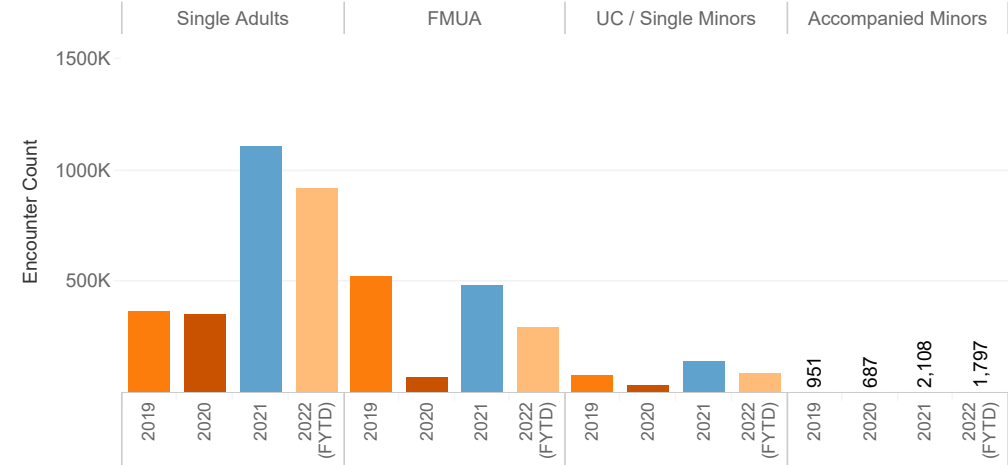

FY All Component All Demographic All

Citizenship Grouping All

Title of Authority All

Reset Filters

FY ■ 2019 ■ 2020 ■ 2021 ■ 2022 (FYTD)

FY Southwest Land Border Encounters by Month

FY Comparison by Demographic

Source: USBP and OFO official year end reporting for FY19-FY21; USBP and OFO month end reporting for FY22 to date. Data is current as of 05/03/2022.